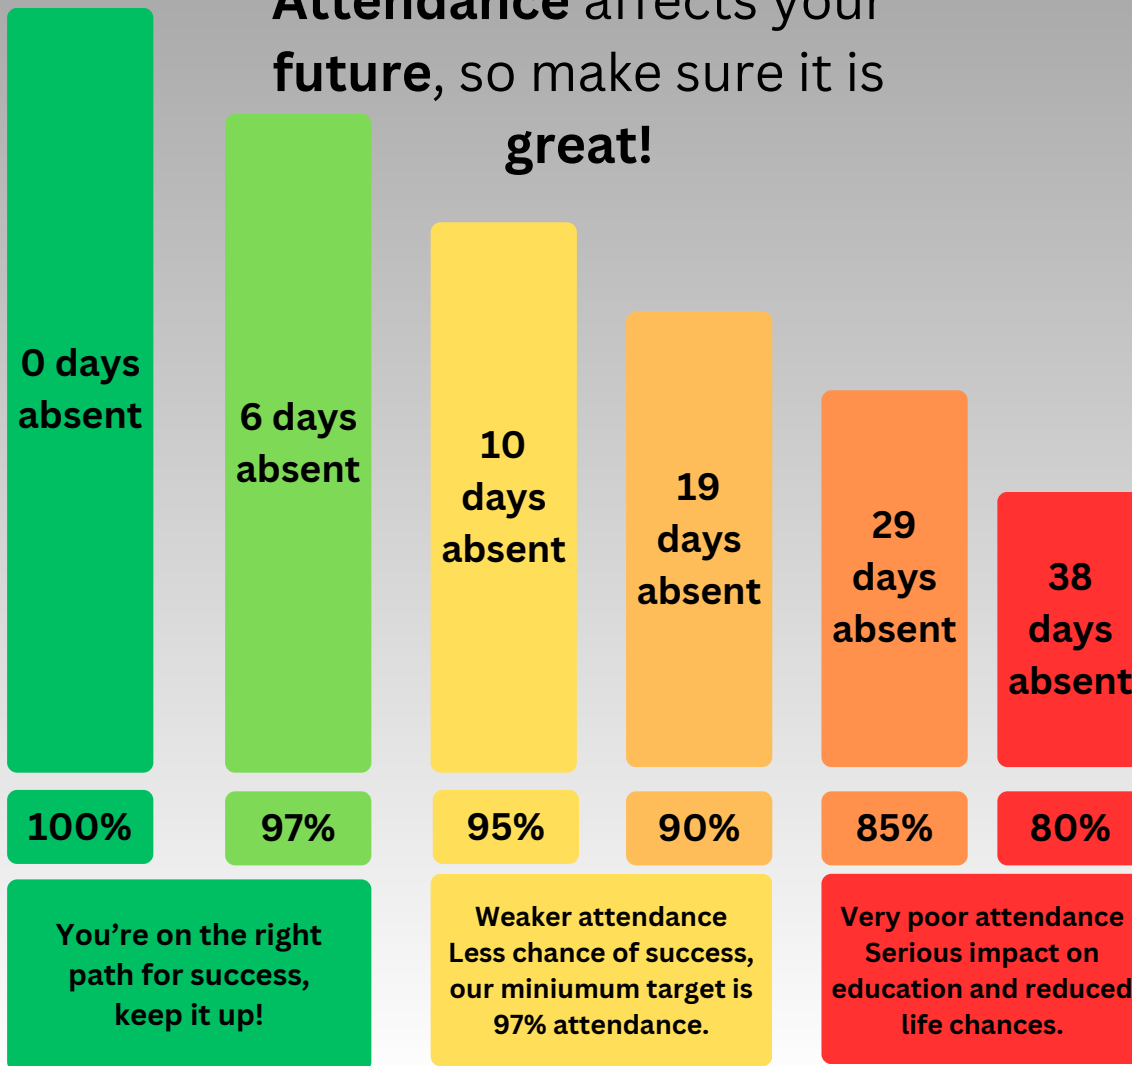

ATTENDANCE EVERYDAY COUNTS

365 days in
a calendar
year

175 days non
term days
All this time for
shopping,
holidays,
appointments
etc...

Attendance affects your
future, so make sure it is
great!

Did you
Know?.....

A two week
holiday in term
time means that
the highest
attendance you
can achieve across
the year is 94.7%.
This is below
school target...

PUNCTUALITY

EVERY MINUTE COUNTS!

Poor punctuality.
Less chance of success!

Punctuality affects your future, so make sure it is great!
DID YOU KNOW?...
...being in school, on time, every day, ready to learn.

If you are 15 minutes late each day you will have missed a full 2 weeks of school in one year?

Very poor punctuality.
Serious impact on education and reduced life chances.